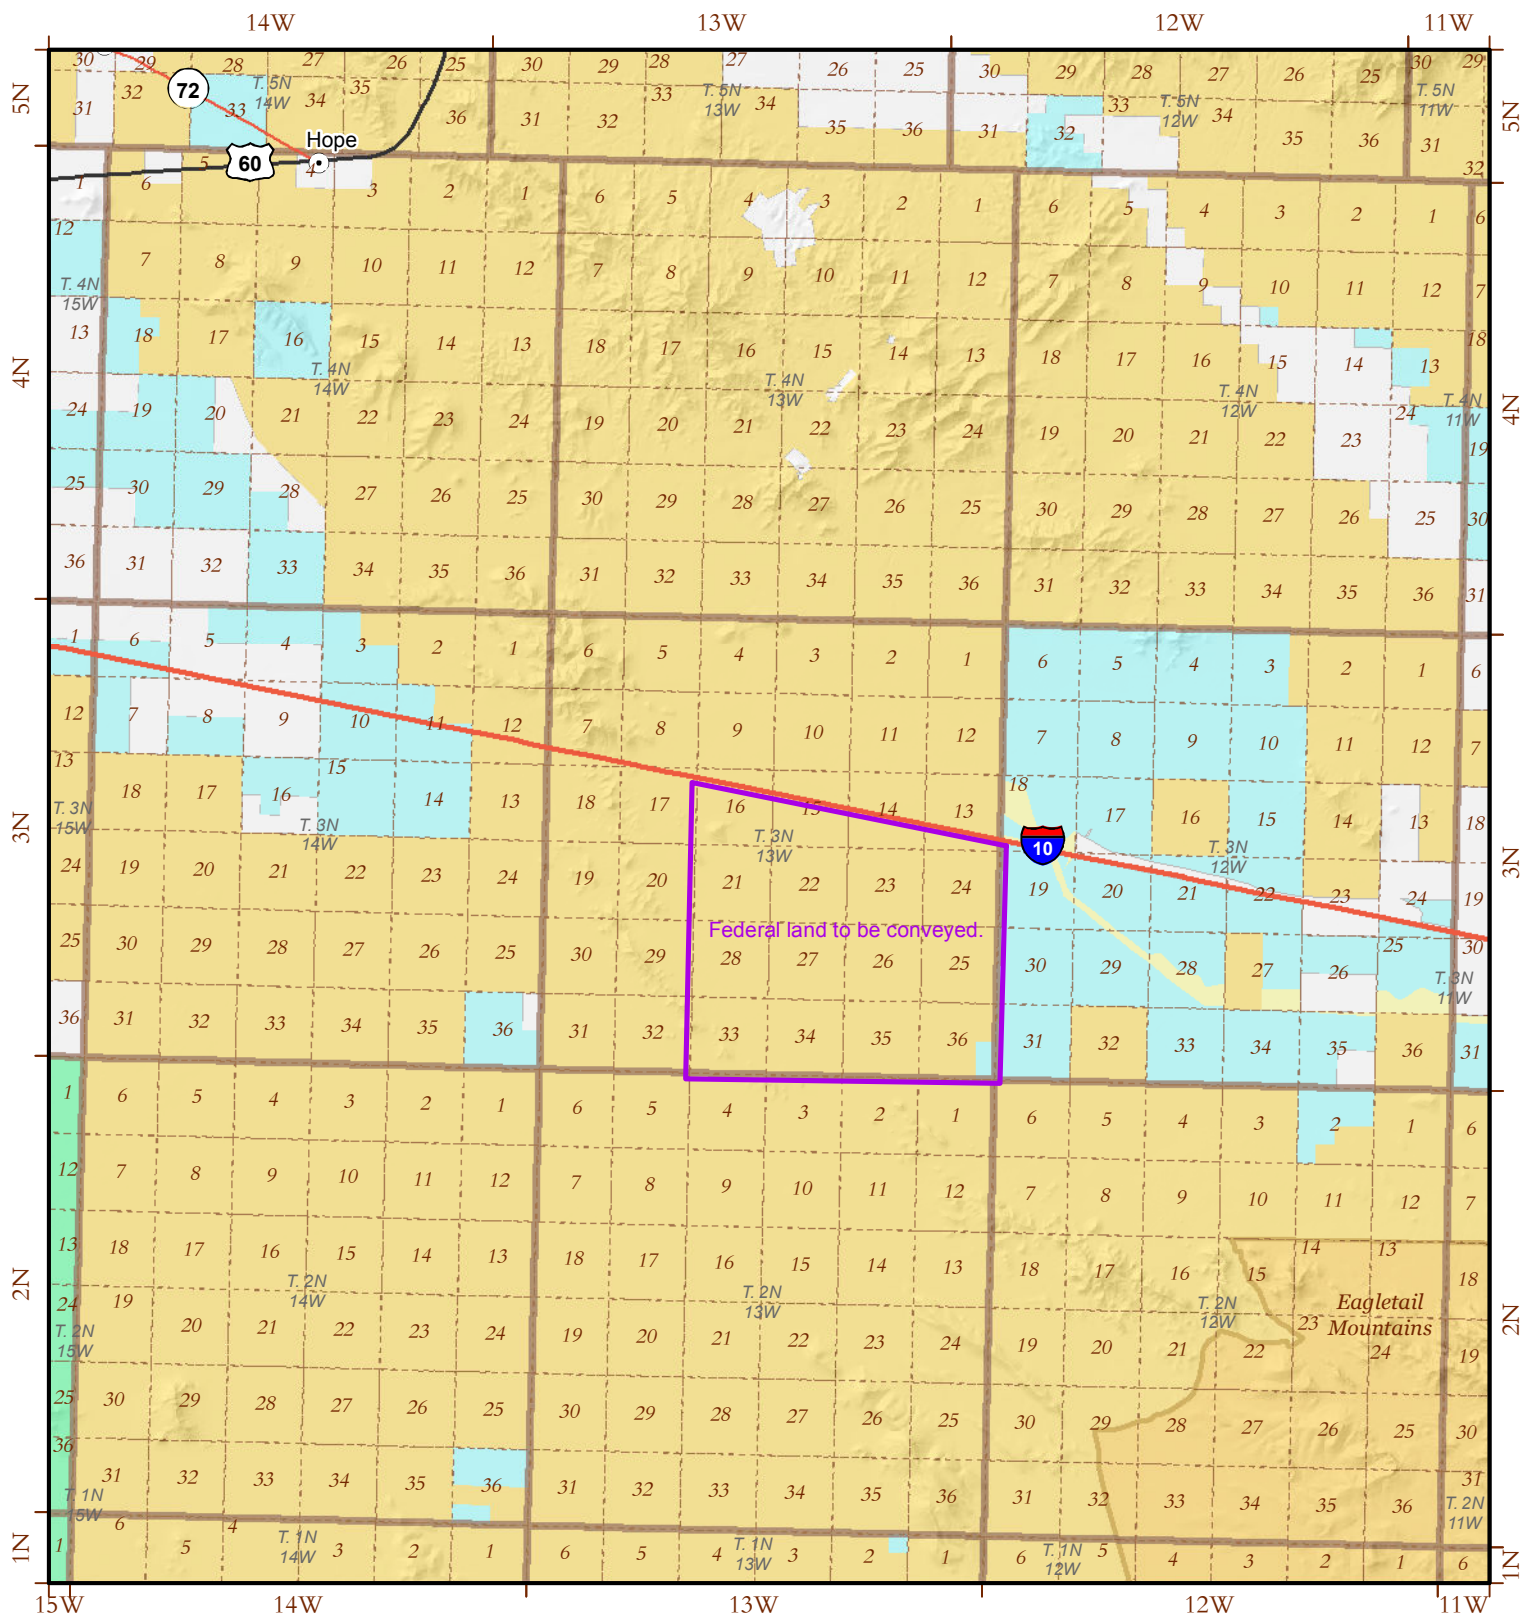

**La Paz County Redraft of H.R. 6491-114th**  
**Map prepared at the request of Sen. Flake (R-AZ)**  
**May 17, 2017**

Federal land to be conveyed.

Eagletail  
Mountains

Arizona

Map Location

UNITED STATES DEPARTMENT OF THE INTERIOR  
 BUREAU OF LAND MANAGEMENT  
 ARIZONA STATE OFFICE

- Towns
- Interstate
- State
- Federal
- Township/Range/Section
- Township/Range
- BLM Wilderness Area
- BLM
- BOR
- Military
- Private
- State
- USFWS

Disclaimer: This product may not meet BLM standards for accuracy and content. Different data sources and input scales may cause some misalignment of data layers.